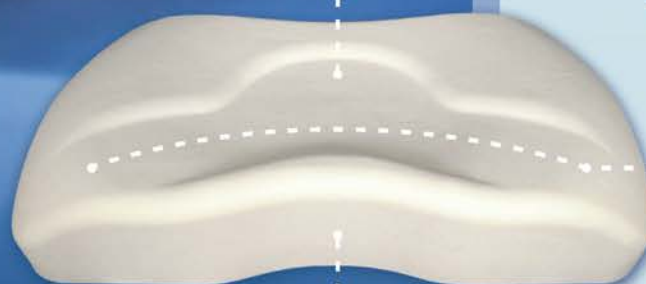

SleepRight®

orthopedically designed
SIDE SLEEPING PILLOW

Sizes

STANDARD PILLOW

Small

24" x 12" x 3" / For 5' 4" and shorter

Medium

24" x 12" x 4" / For 5' 5" and taller

Large

24" x 12" x 5" / For 5' 10" and taller
with broad shoulders

TRAVEL PILLOW

Small

16" x 12" x 3" / For 5' 4" and shorter

Medium

16" x 12" x 4" / For 5' 5" and taller

FULL FACIAL CRADLE

- Designed to reduce pressure on the jaw and ear, helping to relax the facial area.
- Gently cradles the face, providing comfort and support.

LEFT & RIGHT AIRWAY SYSTEMS

- Maximizes airflow to improve breathing and help reduce snoring.

12° SHOULDER CRADLE

- Supports the head and neck to provide orthopedically correct spinal alignment.
- Reduces body weight impact on the shoulder, increasing blood flow to the arms.

memory foam

NEW COVER with rayon from BAMBOO